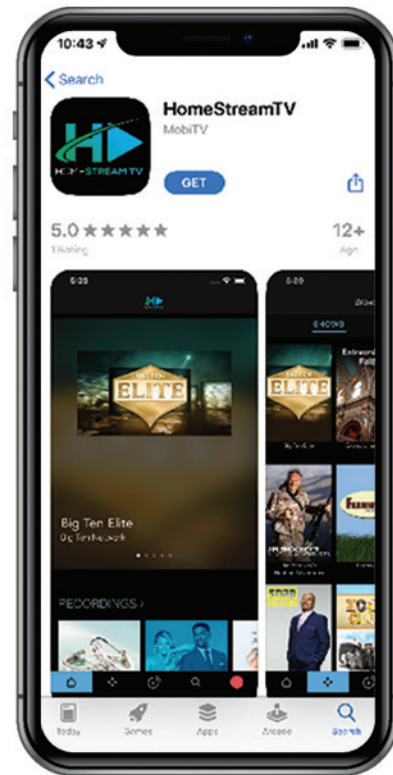

HOME**STREAM** TV

Installation Guide: Smartphone or Tablet

Android Devices:

1. Go to the Google Play Store
 2. Search for the HomeStreamTV App (type as all one word)
 3. Install the App
 4. Sign in using your HomeStreamTV username and password
- If you don't have credentials, see "Setup Guidelines.

Android Phone or Tablet (5.1+) Required.

Apple Devices:

1. Go to the App Store
 2. Search for the HomeStreamTV App (type as all one word)
 3. Install the App
 4. Sign in using your HomeStreamTV username and password
- If you don't have credentials, see "Setup Guidelines.