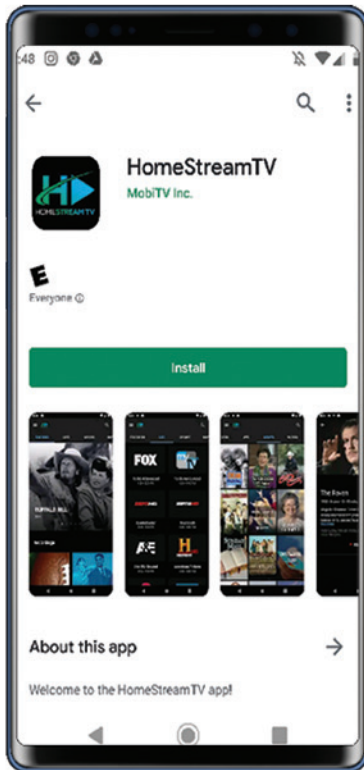

HOME**STREAM** TV

Installation Guide: Smartphone or Tablet

Android Devices:

1. Go to the Google Play Store
 2. Search for the HomeStreamTV App (type as all one word)
 3. Install the App
 4. Sign in using your HomeStreamTV username and password
- If you don't have credentials, see "Setup Guidelines.

Android Phone or Tablet (5.1+) Required.

Apple Devices:

1. Go to the App Store
 2. Search for the HomeStreamTV App (type as all one word)
 3. Install the App
 4. Sign in using your HomeStreamTV username and password
- If you don't have credentials, see "Setup Guidelines.